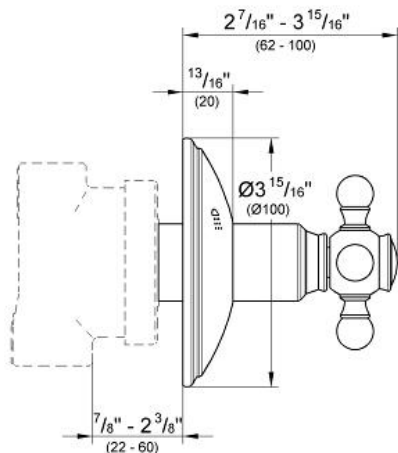

GENEVA 3-Way Diverter Trim

MODEL # 19226000

Pure Freude an Wasser

GROHE

GROHE America, Inc | 200 North Gary Avenue, Suite G, Roselle, IL 60172
Phone: +1 (800) 444-7643 | Fax: +1 (800) 225-2778 | us-customerservice@grohe.com

Product Description: 3-Way Diverter Trim

Standard Specification:

- With cross handle
- For use with Diverter Rough-In Valve (29 714)
- Without concealed body
- Adjustable installation depth
- Adjustable installation depth: 7/8" - 2 3/8"
- For matching handle caps to replace the standard white caps see item (45 953)
- **GROHE StarLight** chrome finish